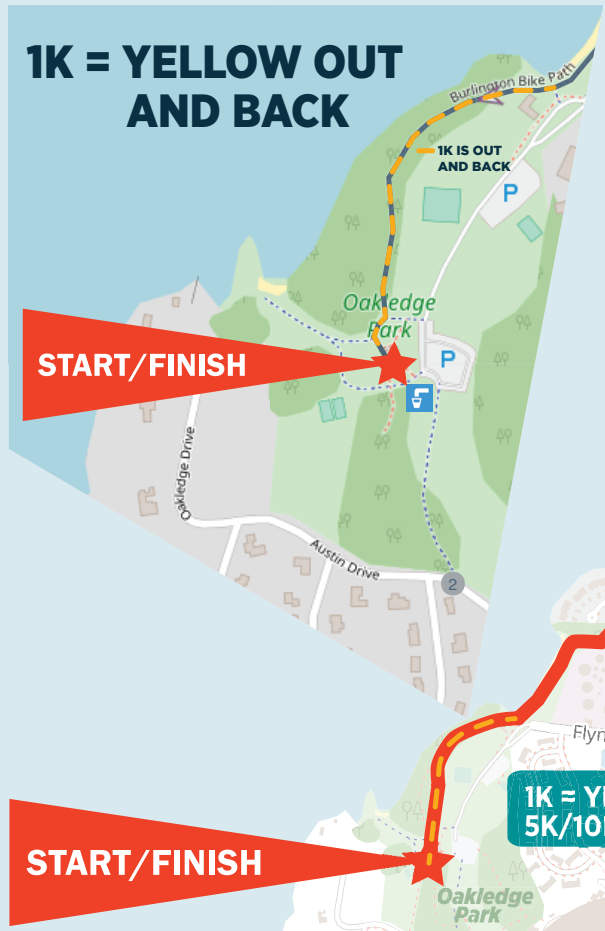

ZOE'S RACE

MAKING HOMES ACCESSIBLE

HOWARD CENTER
Oakledge Park, Burlington

802-488-6966

howardcenter.org

**HOWARD
CENTER**
Help is here.